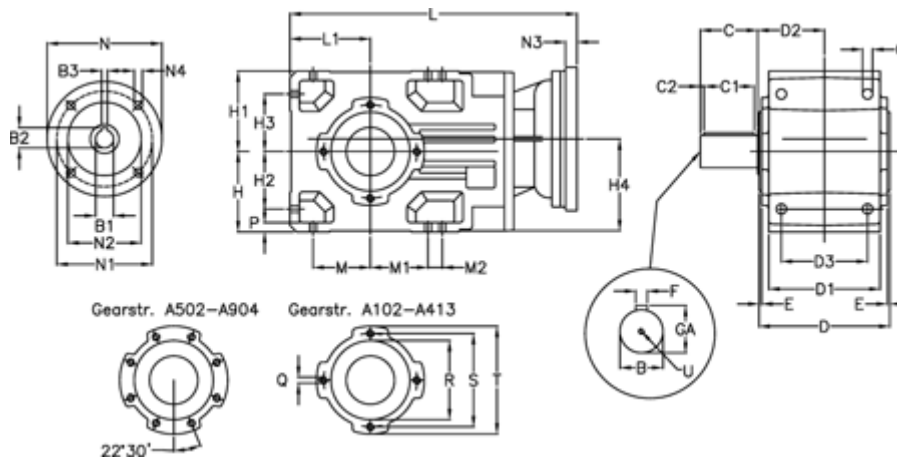

Article number: 29600335631220
 Description: Bevel helical gearbox
 A303UR-356,3-P63B5

Measures

B = 35	D1 = 130	H1 = 90	M2 = 22	Q = M8x15
B1 = 11	D2 = 83.0	H2 = 63	N = 140	R = 95
B2 = 12.8	D3 = 95	H3 = 63	N1 = 115	S = 115
B3 = 4	Description = A303UR-xx-P63 B5	H4 = 108.5	N2 = 95	T = 140
C = 60	E = 3.0	L = 390.5	N3 = -	U = M10x22
C1 = 50	F = 10	L1 = 90	N4 = M8x19	
C2 = 5.0	GA = 38	M = 63	O = 12.0	
D = 156	H = 90	M1 = 63	P = 11	